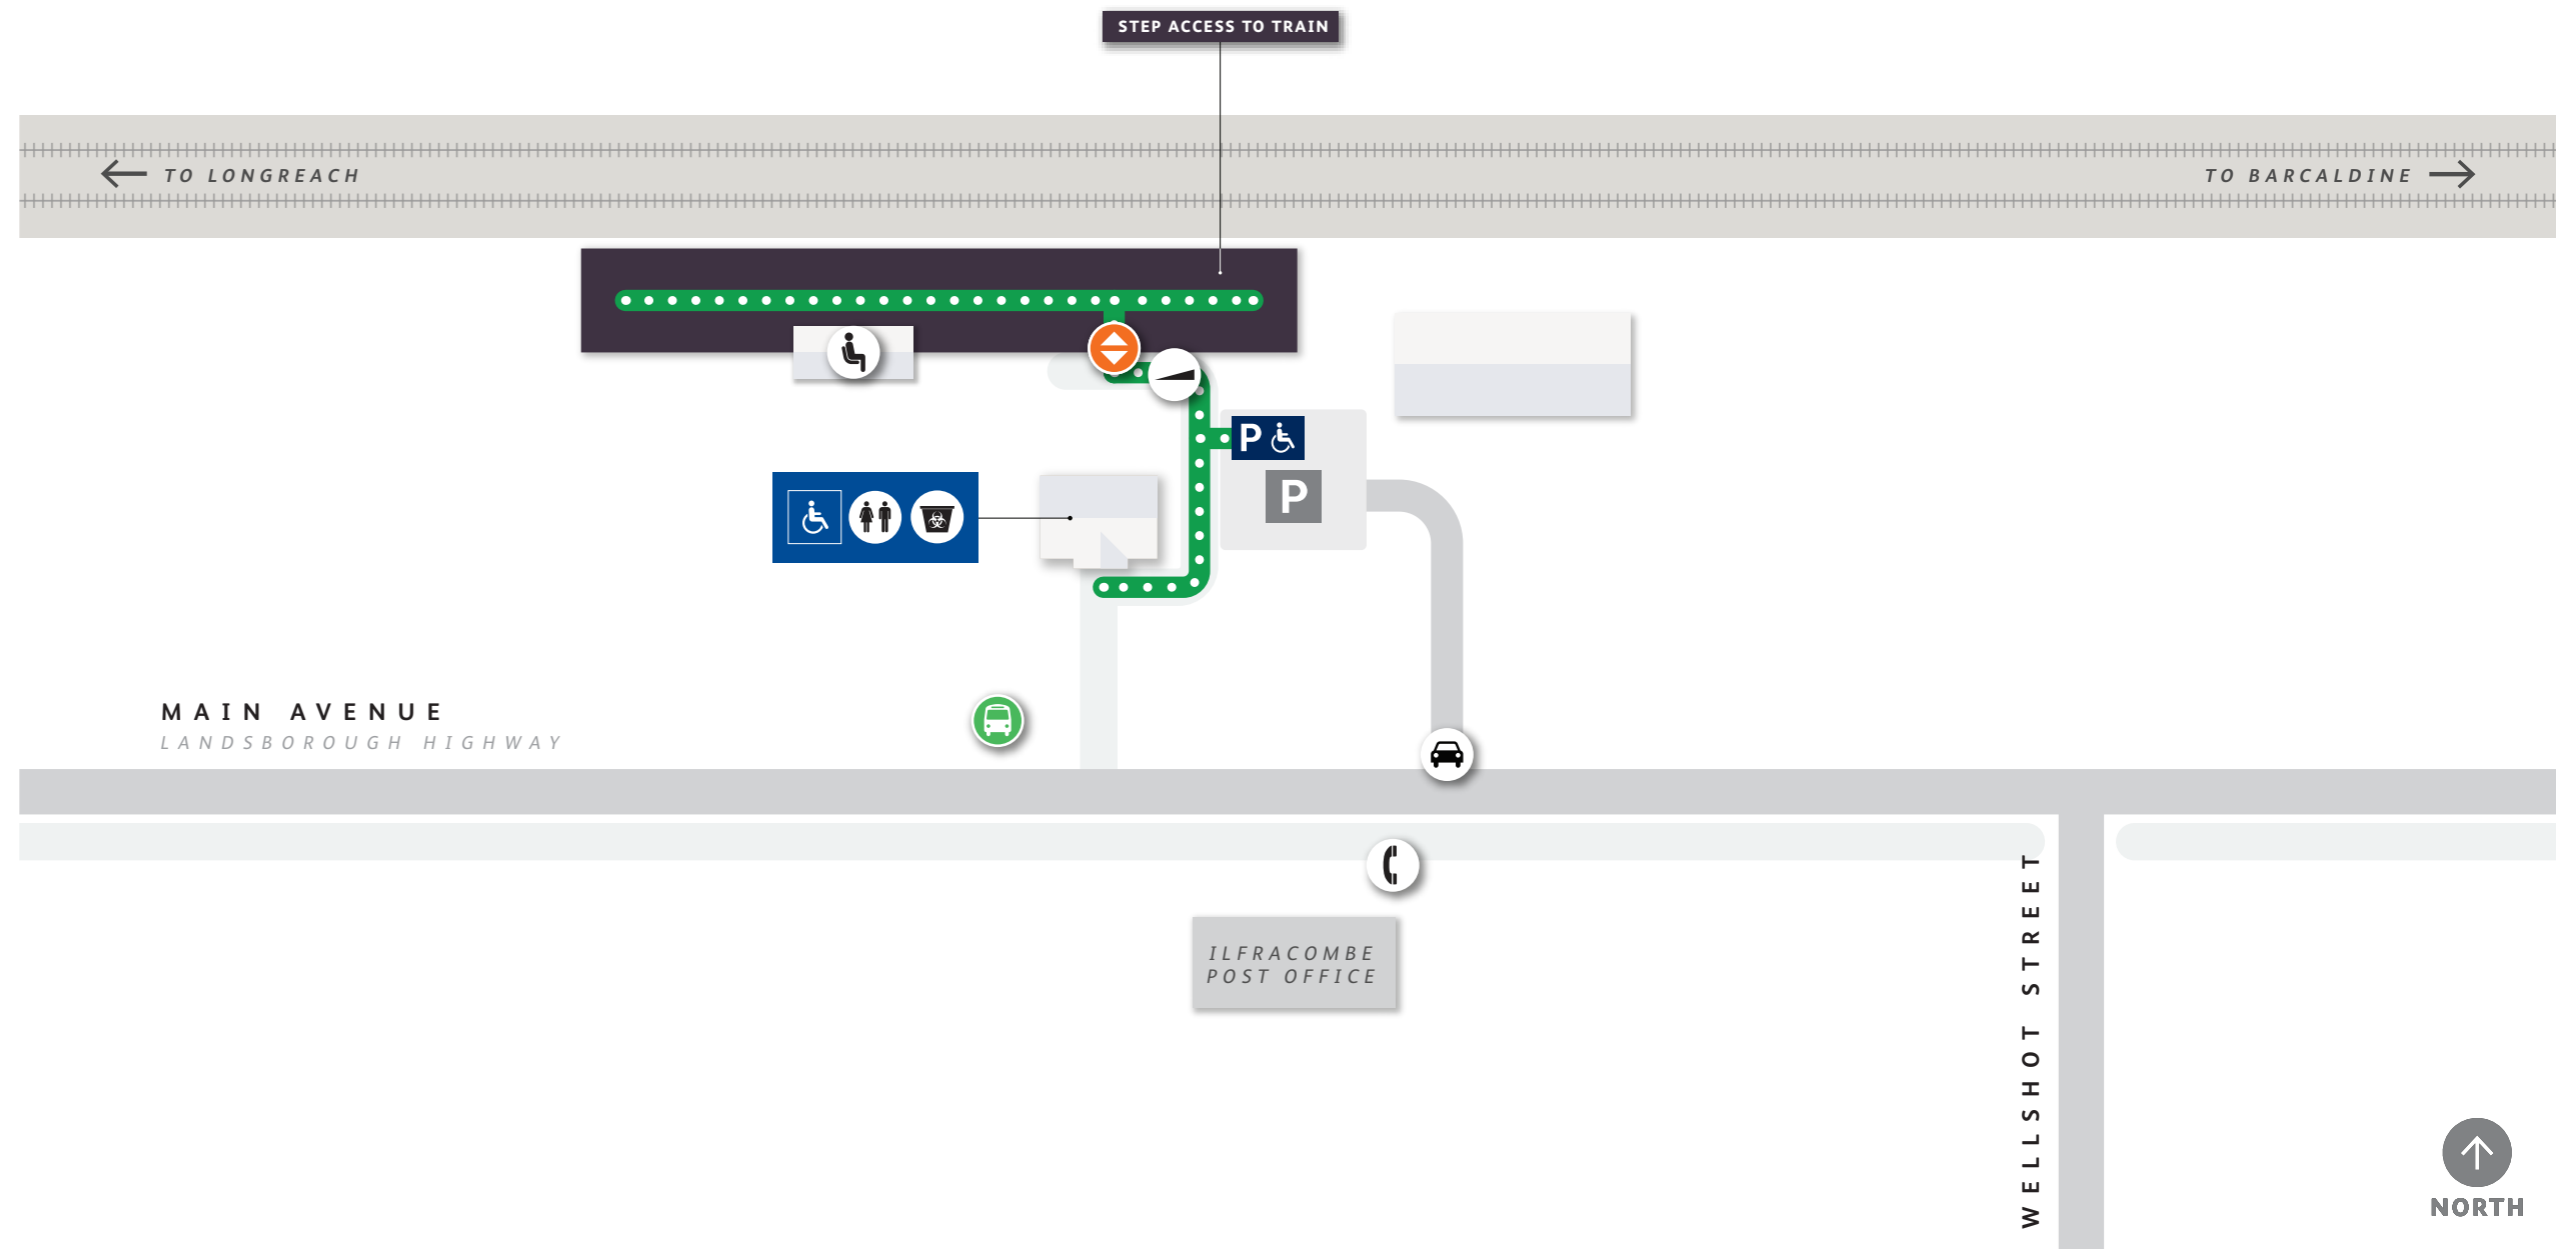

Ifracombe Station Platform Access Map

STATION FEATURES

-  Entry
-  Pedestrian Path
-  Ramp
-  Accessible Toilets
-  Toilets
-  Sharps Bin
-  Vehicular Entry
-  Parking
-  Accessible Parking
-  Bus Interchange
-  Payphone
-  Customer Seating

Design features of toilet and carparking facilities can vary between stations.